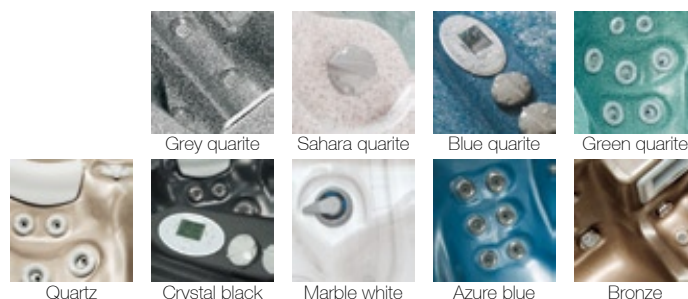

SURROUNDS

Red Cedar

Coral

Havana

Grey

AVAILABLE COLOURS

Grey quarite

Sahara quarite

Blue quarite

Green quarite

Quartz

Crystal black

Marble white

Azure blue

Bronze

WEIGHT / VOLUME

MASSAGE / AIR

5		Dual rotating nozzles 95mm
5		Rotating nozzles 95mm
7		Multi-directional nozzles 95mm
15		Multi-directional nozzles 70mm
2		Mini-jets
10		Air massage jets

EQUIPMENT

1		Aromatherapy diffuser
1		Multi-colour LED underwater light
1		Skimmer (2 cartridges)
5		Head rests
1		Rigid cover
1		Spa pack SP800X