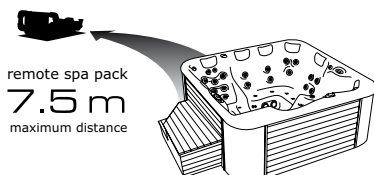

Spafrance
Creating sensation

5 positions

34 massage nozzles

Eione

Portable or
in-ground version

Step into a SPAFRANCE spa, and enter a world of physical and mental well-being. Sink slowly into the deliciously delicate, caressing water.

REMOTE INSTALL KITS

Remote installation kits are available to allow installation of the spa pack at a distance from our in-ground and portable spas.

These kits comprise 7.5 metres of the various tubes and hoses required to connect the spa pack (blower, heater, ozonator, two-speed pump and massage pumps).

Empty/full weight		300 Kg / 1400 Kg
Water volume		1100 litres
Dimension Portable version		200 cm (L) x 200 cm (W) x 83 cm (H)
Dimension In-ground version		200 cm (L) x 200 cm (W) x 80 cm (H)
Removable step		78.5 cm (L) x 57.5 cm (W) x 50 cm (H)