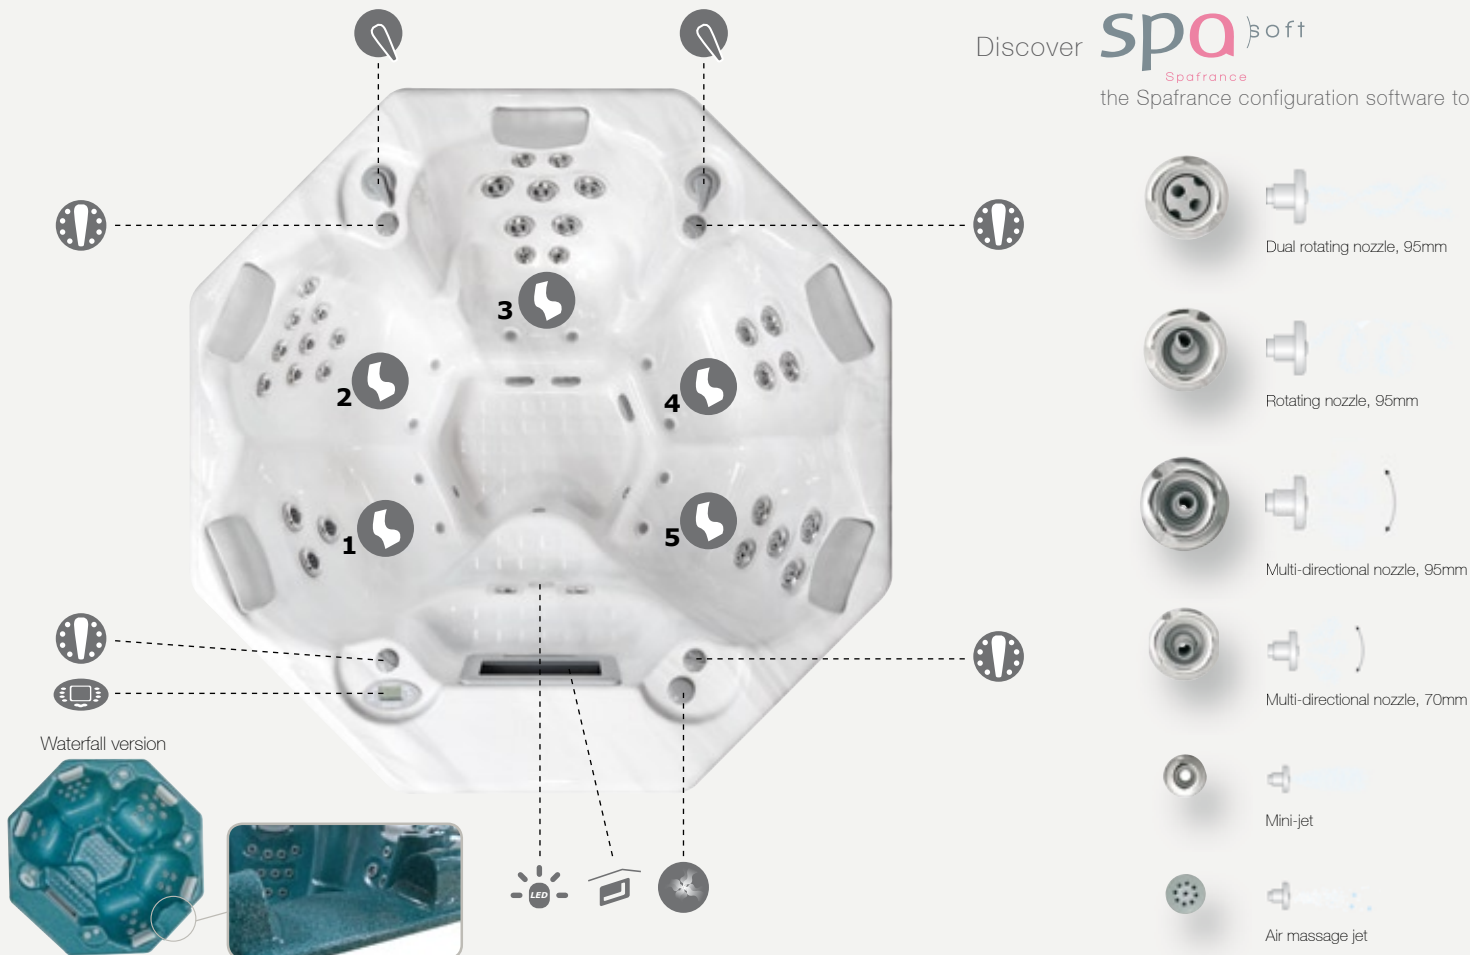

REMOTE INSTALL KITS

Remote installation kits are available to allow installation of the spa pack at a distance from our in-ground and portable spas.

These kits comprise 7.5 metres of the various tubes and hoses required to connect the spa pack (blower, heater, ozonator, two-speed pump and massage pumps).

Empty/full weight		300 Kg / 1400 Kg
Water volume		1100 litres
Dimension Portable version		200 cm (L) x 200 cm (W) x 83 cm (H)
Dimension In-ground version		200 cm (L) x 200 cm (W) x 80 cm (H)
Removable step		78.5 cm (L) x 57.5 cm (W) x 50 cm (H)

MASSAGE / AIR

5		Dual rotating nozzles 95mm
5		Rotating nozzles 95mm
7		Multi-directional nozzles 95mm
15		Multi-directional nozzles 70mm
2		Mini-jets
10		Air massage jets

EQUIPMENT

1		Aromatherapy diffuser
1		Multi-colour LED underwater light
1		Skimmer (2 cartridges)
5		Head rests
1		Rigid cover
1		Spa pack SP800X

Digital display, blower controls, diverting valves: simply press or twirl to control the wave of bubbles deferring over your body to procure a soothing or invigorating massage depending on your mood. Installation is just as simple, a quick fit pre-assembled spa pack and intelligent pre-programming means you can simply 'plug and play'.