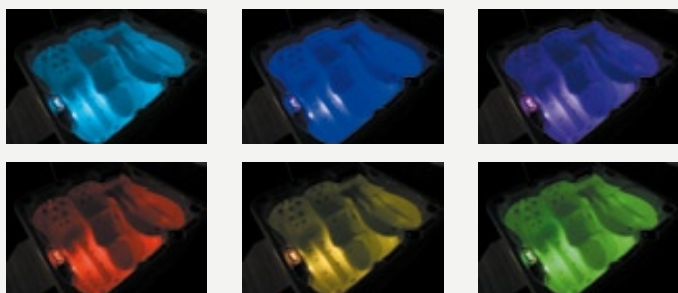

Warm and welcoming, highly charged, romantic... Use your spa's various functions to match the ambiance to your mood.