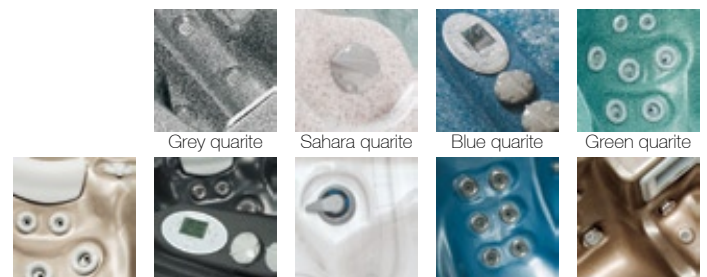

SURROUNDS

Red Cedar

Coral

Havana

Grey

AVAILABLE COLOURS

Grey quarite

Sahara quarite