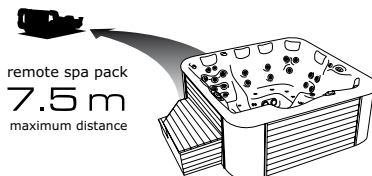

Spafrance
Creating sensation

3 positions

19 massage nozzles

Nomia

Portable or
in-ground version

Step into a SPAFRANCE spa, and enter a world of physical and mental well-being. Sink slowly into the deliciously delicate, caressing water.

REMOTE INSTALL KITS

Remote installation kits are available to allow installation of the spa pack at a distance from our in-ground and portable spas.

remote spa pack
7.5 m
maximum distance

These kits comprise 7.5 metres of the various tubes and hoses required to connect the spa pack (blower, heater, ozonator, two-speed pump and massage pumps).

Empty/full weight		250 Kg / 1000 Kg
Water volume		750 litres
Dimension Portable version		213 cm (L) x 168 cm (W) x 80 cm (H)
Dimension In-ground version		213 cm (L) x 168 cm (W) x 77 cm (H)
Removable step		78.5 cm (L) x 57.5 cm (W) x 50 cm (H)