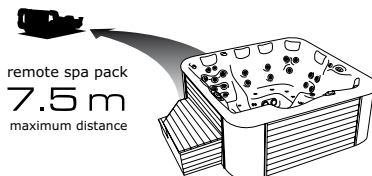

# Sao

Portable or  
in-ground version

Step into a SPAFRANCE spa, and enter a world of physical and mental well-being. Sink slowly into the deliciously delicate, caressing water.

Embraced in gentle well-being, your tension melts away, your body lets go, your mind is liberated.

## REMOTE INSTALL KITS

Remote installation kits are available to allow installation of the spa pack at a distance from our in-ground and portable spas.

remote spa pack  
**7.5 m**  
maximum distance

These kits comprise 7.5 metres of the various tubes and hoses required to connect the spa pack (blower, heater, ozonator, two-speed pump and massage pumps).

## WEIGHT / VOLUME

Empty/full weight		300 Kg / 1300 Kg
Water volume		1000 litres
Dimension Portable version		200 cm (L) x 200 cm (W) x 80 cm (H)
Dimension In-ground version		200 cm (L) x 200 cm (W) x 77 cm (H)
Removable step		78.5 cm (L) x 57.5 cm (W) x 50 cm (H)